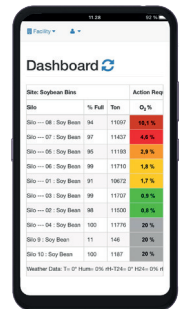

iGRAIN Dashboard Manager

All storage and monitoring data in one comprehensive plant overview
Also available via the iGRAIN Smart App

The iGRAIN Dashboard Manager is the platform from where all storage and monitoring data can be viewed in a comprehensive overview. The Dashboard frontpage literally contains almost all information about the stored grain condition and all control data. All dashboards can be supplemented with the **iGRAIN Smart App** so you can follow the grain condition via your smart phone.

Information

- Grain temperatures
- Grain moisture
- Headspace humidity
- Weather station data
- Grain level, volume, weight
- Aeration fan on/off status
- Roof exhaust fan on/off status
- Spoilage indication (CO2)

Overviews

- Grain quality rating
- Trend curves
- Alarm settings
- Matrix view
- Inventory trend curves
- Fire detection
- Alarm status overview

iGRAIN Dashboard Manager control

The dashboard manager is your ultimate grain condition platform. It controls aeration and headspace ventilation. It informs about infestation and longest possible storage time in each silo.