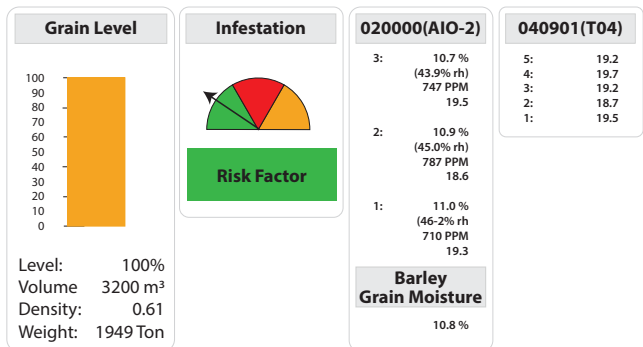

iGRAIN Dashboard Manager

All storage and monitoring data in one comprehensive plant overview
Also available via the iGRAIN Smart App

The iGRAIN Dashboard Manager is the platform from where all storage and monitoring data can be viewed in a comprehensive overview. The Dashboard frontpage literally contains almost all information about the stored grain condition and all control data. All dashboards can be supplemented with the **iGRAIN Smart App** so you can follow the grain condition via your smart phone.

Information

- Grain temperatures
- Grain moisture
- Headspace humidity
- Weather station data
- Grain level, volume, weight
- Aeration fan on/off status
- Roof exhaust fan on/off status
- Spoilage indication (CO2)

Overviews

- Grain quality rating
- Trend curves
- Alarm settings
- Matrix view
- Inventory trend curves
- Fire detection
- Alarm status overview

iGRAIN Dashboard Manager control

The dashboard manager is your ultimate grain condition platform. It controls aeration and headspace ventilation. It informs about infestation and longest possible storage time in each silo.

You are also prompted with best grain care:

- Chilling
- Silo recycle
- Fumigation
- Etc.

Matrix view with grain condition overview

Silo 2: Barley

iGRAIN Dashboard Manager

Home Plant Management Aeration Control Administration Reports Manual
Service Status ✔
System ✔
Alarm ✔